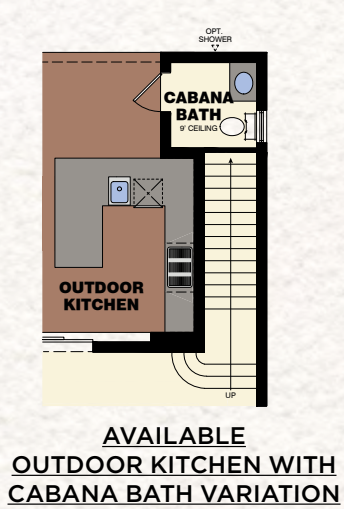

## TAMARIND GRANDE

2 Bedrooms / 4 Baths / 2 Half Baths / 2 Casitas / Great Room / Study / Rec Room / 2-Car Garage / 1-Car Garage

Elevation A

Elevation B

|                          |                   |
|--------------------------|-------------------|
| First Floor Living Area  | 3,315 S.F.        |
| Second Floor Living Area | 722 S.F.          |
| <b>Total Living Area</b> | <b>4,037 S.F.</b> |
| 2-Car Garage             | 532 S.F.          |
| 1-Car Garage             | 250 S.F.          |
| Entry                    | 38 S.F.           |
| Lanai                    | 704 S.F.          |
| Balcony                  | 331 S.F.          |
| <b>Total</b>             | <b>5,892 S.F.</b> |
| Courtyard                | 1,100 S.F.        |
| Entry Courtyard          | 89 S.F.           |
| Opt. Cabana Bath         | 52 S.F.           |