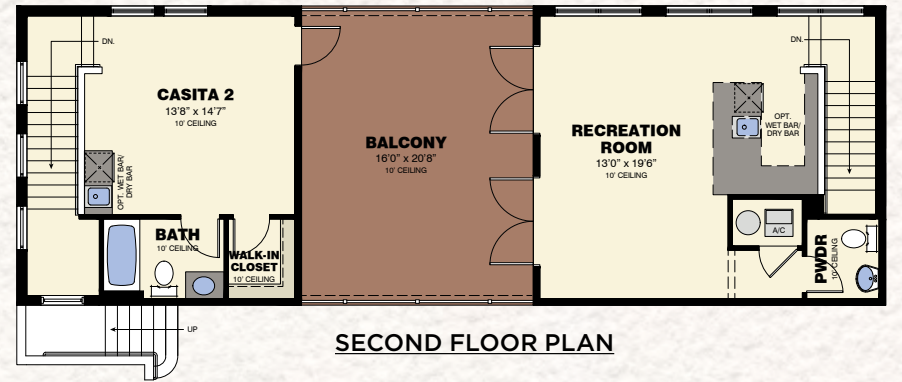

## TAMARIND GRANDE

2 Bedrooms / 4 Baths / 2 Half Baths / 2 Casitas / Great Room / Study / Rec Room / 2-Car Garage / 1-Car Garage

Elevation A

Elevation B

|                          |                   |
|--------------------------|-------------------|
| First Floor Living Area  | 3,315 S.F.        |
| Second Floor Living Area | 722 S.F.          |
| <b>Total Living Area</b> | <b>4,037 S.F.</b> |
| 2-Car Garage             | 532 S.F.          |
| 1-Car Garage             | 250 S.F.          |
| Entry                    | 38 S.F.           |
| Lanai                    | 704 S.F.          |
| Balcony                  | 331 S.F.          |
| <b>Total</b>             | <b>5,892 S.F.</b> |
| Courtyard                | 1,100 S.F.        |
| Entry Courtyard          | 89 S.F.           |
| Opt. Cabana Bath         | 52 S.F.           |