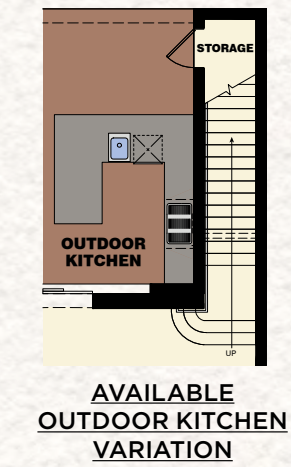

## TAMARIND GRANDE

2 Bedrooms / 4 Baths / 2 Half Baths / 2 Casitas / Great Room / Study / Rec Room / 2-Car Garage / 1-Car Garage

Elevation A

Elevation B

|                          |                   |
|--------------------------|-------------------|
| First Floor Living Area  | 3,315 S.F.        |
| Second Floor Living Area | 722 S.F.          |
| <b>Total Living Area</b> | <b>4,037 S.F.</b> |
| 2-Car Garage             | 532 S.F.          |
| 1-Car Garage             | 250 S.F.          |
| Entry                    | 38 S.F.           |
| Lanai                    | 704 S.F.          |
| Balcony                  | 331 S.F.          |
| <b>Total</b>             | <b>5,892 S.F.</b> |
| Courtyard                | 1,100 S.F.        |
| Entry Courtyard          | 89 S.F.           |
| Opt. Cabana Bath         | 52 S.F.           |